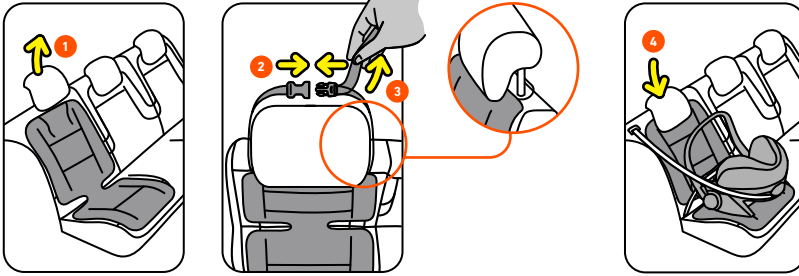

# Car Seat Protector

---

For all cars

Crash-tested

The Car Seat Protector is placed under the child car seat. It protects your car's upholstery from dirt and prevents indentations.

**BeSafe**<sup>®</sup>  
Scandinavian  
Safety

# Usage

gentle wash

do not bleach

do not tumble dry

do not iron

do not dry clean

dry flat

 **GB** Contents: Car seat cover - 1 part. Cover / lining: 100% polyester. Foam: Polyethylene foam. Wash with similar colours. **Warranty:** for details please visit [www.besafe.com](http://www.besafe.com)