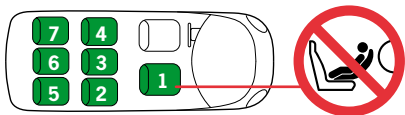

Vehicle seat positions marked with * can have a storage compartment in front of the vehicle seat.

If the support leg would be positioned on a storage compartment in front of the seat, you must follow the car manufacturer's instructions regarding how to handle the storage compartment. When the floor under the floor support is insufficient to hold the forces you can not use this child seat in this position of the car.

Always check the car manual whether the middle vehicle seat (position 3) can be used for installation of this child seat with its support leg resting on the floor in front of the vehicle seat.

BeSafe recommends to test the installation of this child seat in all vehicle seat positions which are intended to be used and check installation, available space in the vehicle and position of the child, to verify if this child seat is acceptable for your situation.

Some cars have very limited belt length. Always check in your car to verify if the belt length is long enough for installation.

Recent car model updates are not mentioned with their year of introduction. Generally, this child seat fits in later model updates of the same model.

! Notice: DO NOT use on a passenger seat fitted with activated frontal airbag.