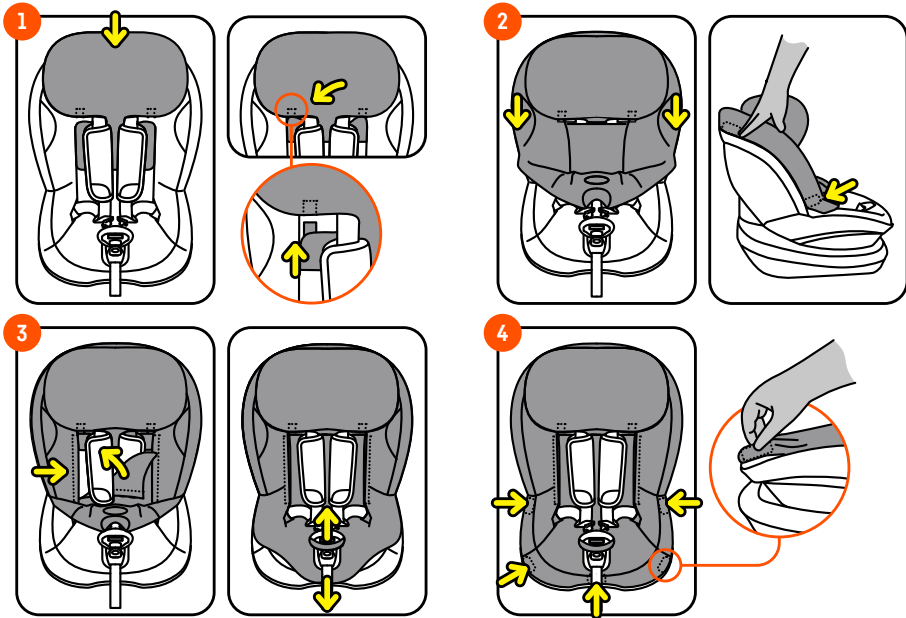

Child Seat Cover

For BeSafe iZi Modular/iZi Twist/iZi Turn

For BeSafe
child car seats

Crash-tested

Use the child seat cover over your child car seat's cover to protect it from dirt and keep it cool in warmer temperatures.

BeSafe[®]
Scandinavian
Safety

Usage

Outside: 95% viscose (from bamboo), 5% elastane
 Inside: 97% cotton, 3% elastane

gentle wash

do not bleach

do not tumble dry

do not iron

do not dry clean

dry flat

GB Contents: Child Seat Cover - 2 parts.
Cleaning instructions: Wash with similar colours. **Warranty:** for details please visit www.besafe.com

NO/DK Innhold: Beskyttelsestrekk - 2 deler. **Vaskeanvisning:** Vaskes med lignende farger. **Garanti:** se www.besafe.com for detaljer.