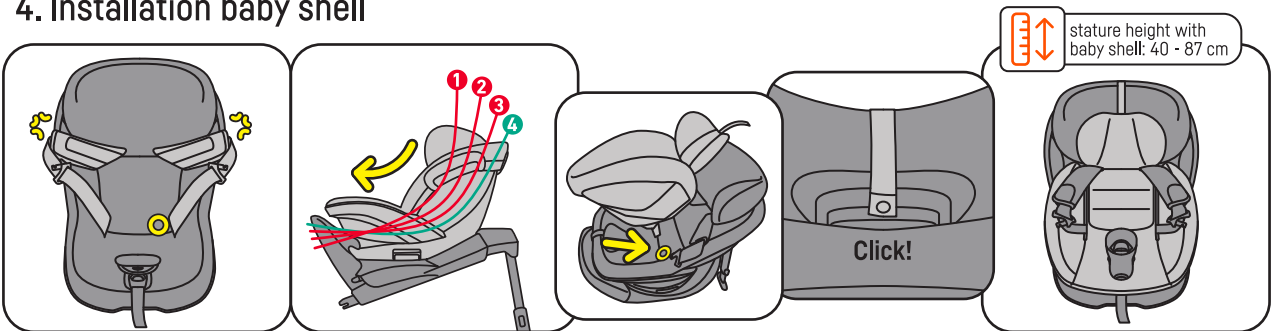

QUICK GUIDE

iZi Turn B i-Size

- Rear & Forward facing
- RF stature height: 40 - 105 cm
FF stature height: 88 - 105 cm
- Age approx.: 0 - 4 yrs
- Max. weight: 18 kg

SCAN ME
FOR HELP

<https://hello.besafe.com/en/support/izi-turn-b-i-size>

support.global@besafe.com

1. Installing into the car

2. Check

3. Usage

4. Installation baby shell

5. Removing from the car