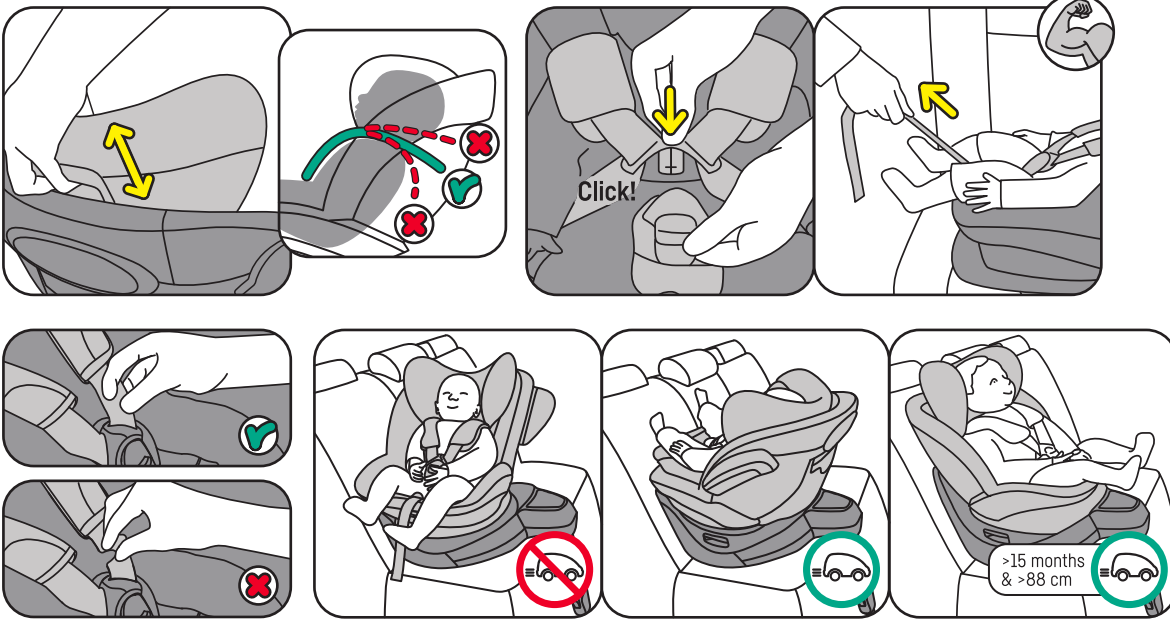

QUICK GUIDE

iZi Turn B i-Size

- Rear & Forward facing
- RF stature height: 40 - 105 cm
FF stature height: 88 - 105 cm
- Age approx.: 0 - 4 yrs
- Max. weight: 18 kg

SCAN ME
FOR HELP

<https://hello.besafe.com/en/support/izi-turn-b-i-size>

support.global@besafe.com

1. Installing into the car

2. Check

3. Usage

4. Installation baby shell

5. Removing from the car