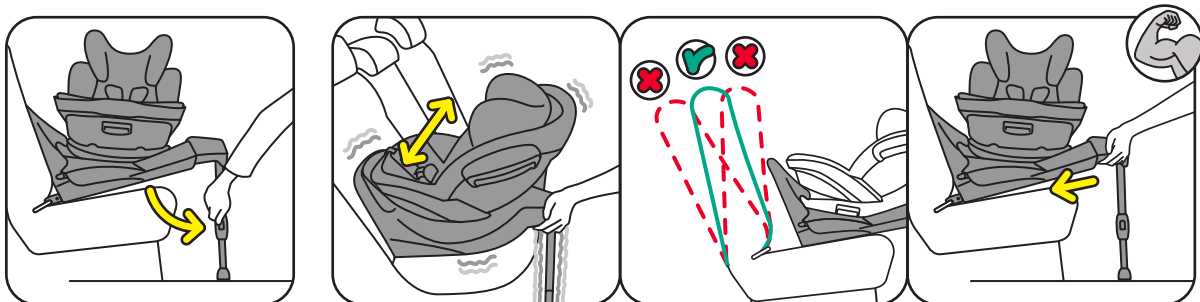

QUICK GUIDE

iZi Turn B i-Size

- Rear & Forward facing
- RF stature height: 40 - 105 cm
  FF stature height: 88 - 105 cm
- Age approx.: 0 - 4 yrs
- Max. weight: 18 kg

SCAN ME
FOR HELP

support.global@besafe.com

1. Installing into the car

2. Check