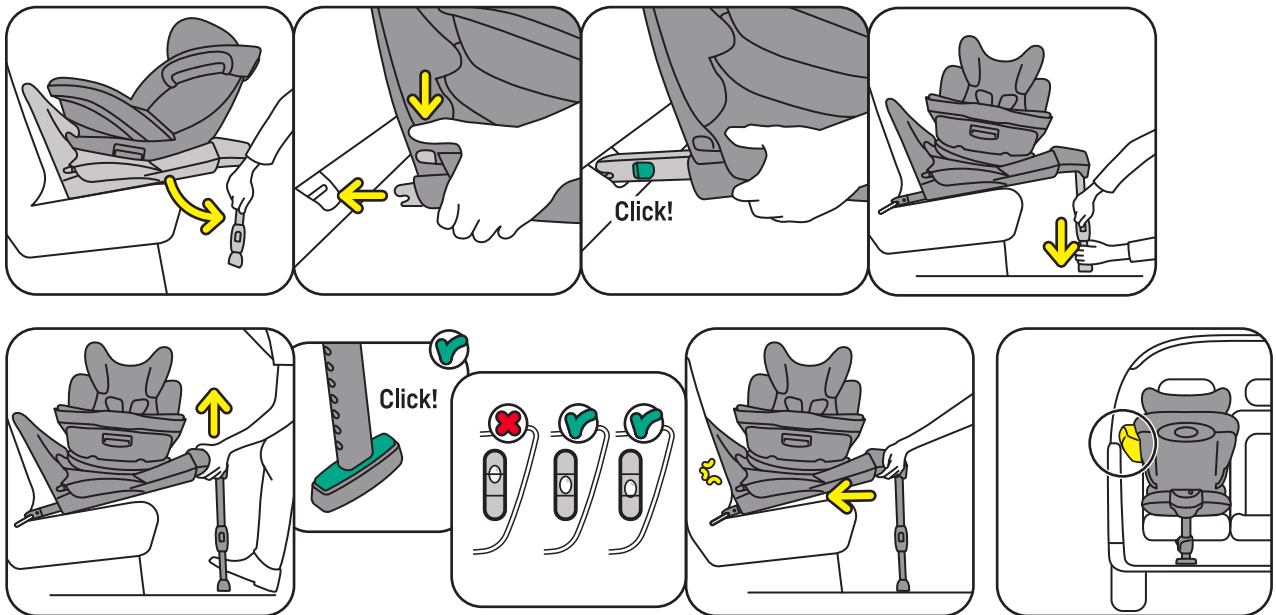

1. Installing into the car