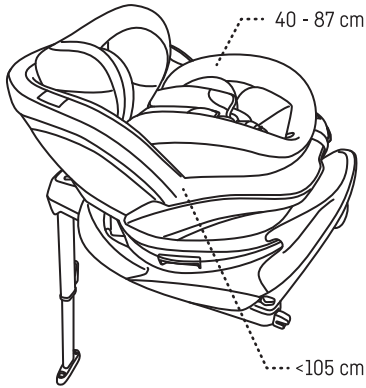

QUICK GUIDE