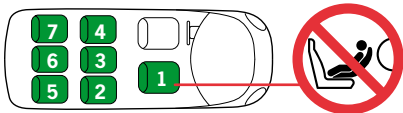

This child seat is suitable for fixing into the seat positions of the cars listed below, providing approved ISOfix points are fitted and available and the car manual does not forbid the installation of this type of child seat. Seat positions in other cars may also be suitable to accept this child restraint, however we have not yet tested that combination of car and child seat. If in doubt, consult either BeSafe or the retailer. For updated carlist see: www.besafe.com
ISOfix anchorage in the passenger seat (position 1) are normally offered as option, so depending on the model this position can be available or not.
Vehicle seat positions marked with * can have a storage compartment in front of the vehicle seat.

If the support leg would be positioned on a storage compartment in front of the seat, you must follow the car manufacturer's instructions regarding how to handle the storage compartment. When the floor under the floor support is insufficient to hold the forces you can not use this child seat in this position of the car.

BeSafe recommends to test the installation of this child seat in all vehicle seat positions which are intended to be used and check installation, available space in the vehicle and position of the child, to verify if this child seat is acceptable for your situation.

! Notice: DO NOT use on a passenger seat fitted with activated frontal airbag.