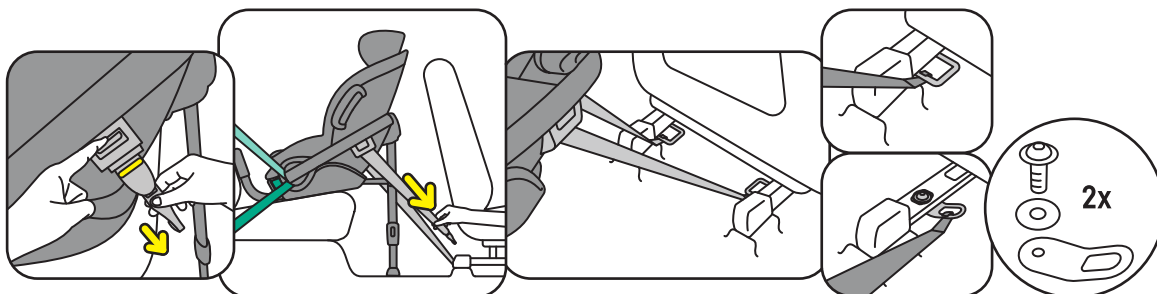

QUICK GUIDE

Stretch

-  Rear facing
-  61 - 125 cm
-  Age approx.: 6m - 7 yrs
-  Max. weight: 36 kg

<https://hello.besafe.com/en/support/stretch>

support.global@besafe.com

1. Installing into the car

2. Usage

3. Removing from the car