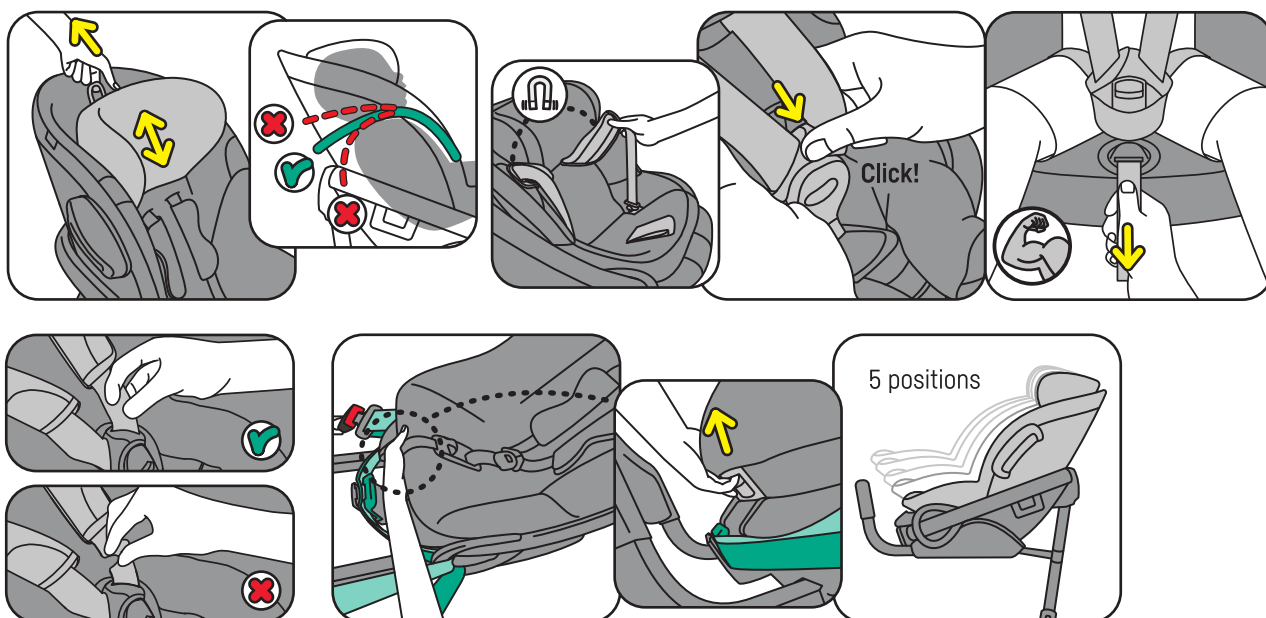

QUICK GUIDE

Stretch

-  Rear facing
-  61 - 125 cm
-  Age approx.: 6m - 7 yrs
-  Max. weight: 36 kg

<https://hello.besafe.com/en/support/stretch>

support.global@besafe.com

1. Installing into the car

2. Usage

3. Removing from the car