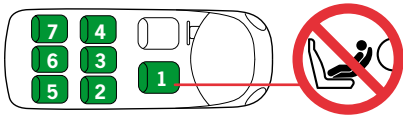

This child seat is suitable for fixing into the seat positions of the cars listed below, providing approved ISOfix points are fitted and available and the car manual does not forbid the installation of this type of child seat. Seat positions in other cars may also be suitable to accept this child restraint, however we have not yet tested that combination of car and child seat. If in doubt, consult either BeSafe or the retailer. For updated carlist see: www.besafe.com
ISOfix anchorage in the passenger seat (position 1) are normally offered as option, so depending on the model this position can be available or not.
Vehicle seat positions marked with * can have a storage compartment in front of the vehicle seat.

If the support leg would be positioned on a storage compartment in front of the seat, you must follow the car manufacturer's instructions regarding how to handle the storage compartment. When the floor under the floor support is insufficient to hold the forces you can not use this child seat in this position of the car.

BeSafe recommends to test the installation of this child seat in all vehicle seat positions which are intended to be used and check installation, available space in the vehicle and position of the child, to verify if this child seat is acceptable for your situation.

! Notice: DO NOT use on a passenger seat fitted with activated frontal airbag.