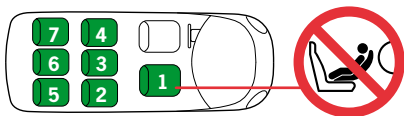

This child seat is suitable for fixing into the seat positions of the cars listed below, providing approved ISOfix points are fitted and available and the car manual does not forbid the installation of this type of child seat. Seat positions in other cars may also be suitable to accept this child restraint, however we have not yet tested that combination of car and child seat. If in doubt, consult either BeSafe or the retailer. For updated carlist see: www.besafe.com

ISOfix anchorage in the passenger seat (position 1) are normally offered as option, so depending on the model this position can be available or not.

Vehicle seat positions marked with * can have a storage compartment in front of the vehicle seat.

If the support leg would be positioned on a storage compartment in front of the seat, you must follow the car manufacturer's instructions regarding how to handle the storage compartment. When the floor under the floor support is insufficient to hold the forces you can not use this child seat in this position of the car.

BeSafe recommends to test the installation of this child seat in all vehicle seat positions which are intended to be used and check installation, available space in the vehicle and position of the child, to verify if this child seat is acceptable for your situation.

! Notice: DO NOT use on a passenger seat fitted with activated frontal airbag.