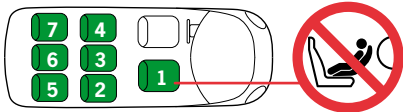

This child seat is suitable for fixing into the seat positions of the cars listed below, providing approved ISOfix points are fitted and available and the car manual does not forbid the installation of this type of child seat. Seat positions in other cars may also be suitable to accept this child restraint, however we have not yet tested that combination of car and child seat. If in doubt, consult either BeSafe or the retailer. For updated carlist see: www.besafe.com

ISOfix anchorage in the passenger seat (position 1) are normally offered as option, so depending on the model this position can be available or not.

Vehicle seat positions marked with * can have a storage compartment in front of the vehicle seat.

If the support leg would be positioned on a storage compartment in front of the seat, you must follow the car manufacturer's instructions regarding how to handle the storage compartment. When the floor under the floor support is insufficient to hold the forces you can not use this child seat in this position of the car.

BeSafe recommends to test the installation of this child seat in all vehicle seat positions which are intended to be used and check installation, available space in the vehicle and position of the child, to verify if this child seat is acceptable for your situation.

! Notice: DO NOT use on a passenger seat fitted with activated frontal airbag.